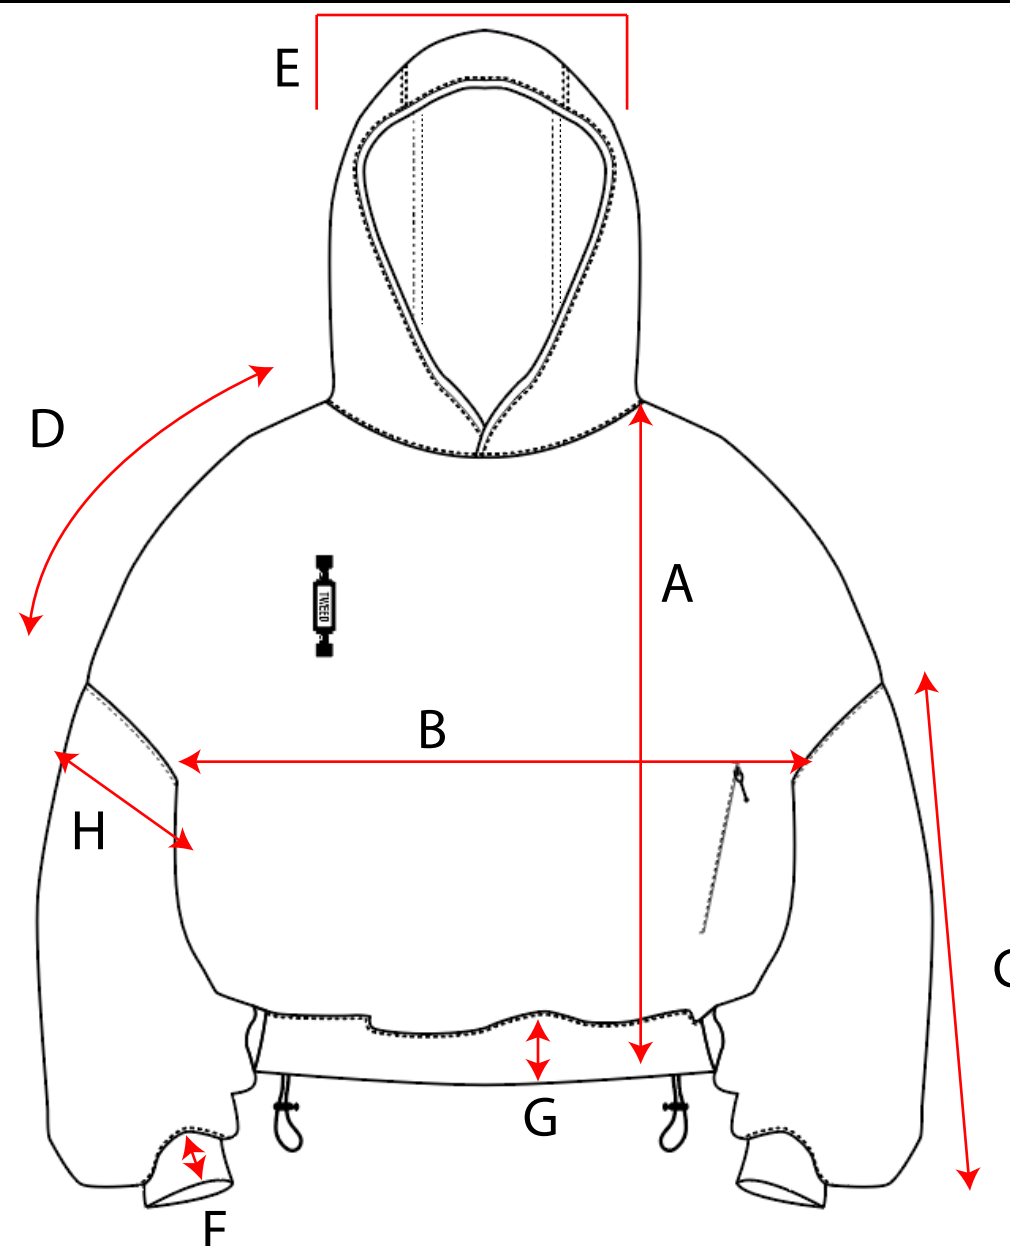

## Size Chart / Specs

	(CM)	XS	S	M	L	XL	XXL
A	Front length	67.5	70.5	73.5	76.5	79.5	82.5
B	Chest	58	60	62	64	67	69
C	Sleeve length	59	60	61	63	65	67
D	Shoulder	18	19	20	21	22	23
E	Neck opening	25.5	27	28.5	30	31.5	33
F	Sleeve rib depth	7.5	7.5	7.5	7.5	7.5	7.5
G	hem rib depth	7.5	7.5	7.5	7.5	7.5	7.5
H	armhole	31	32	33	34	35	36