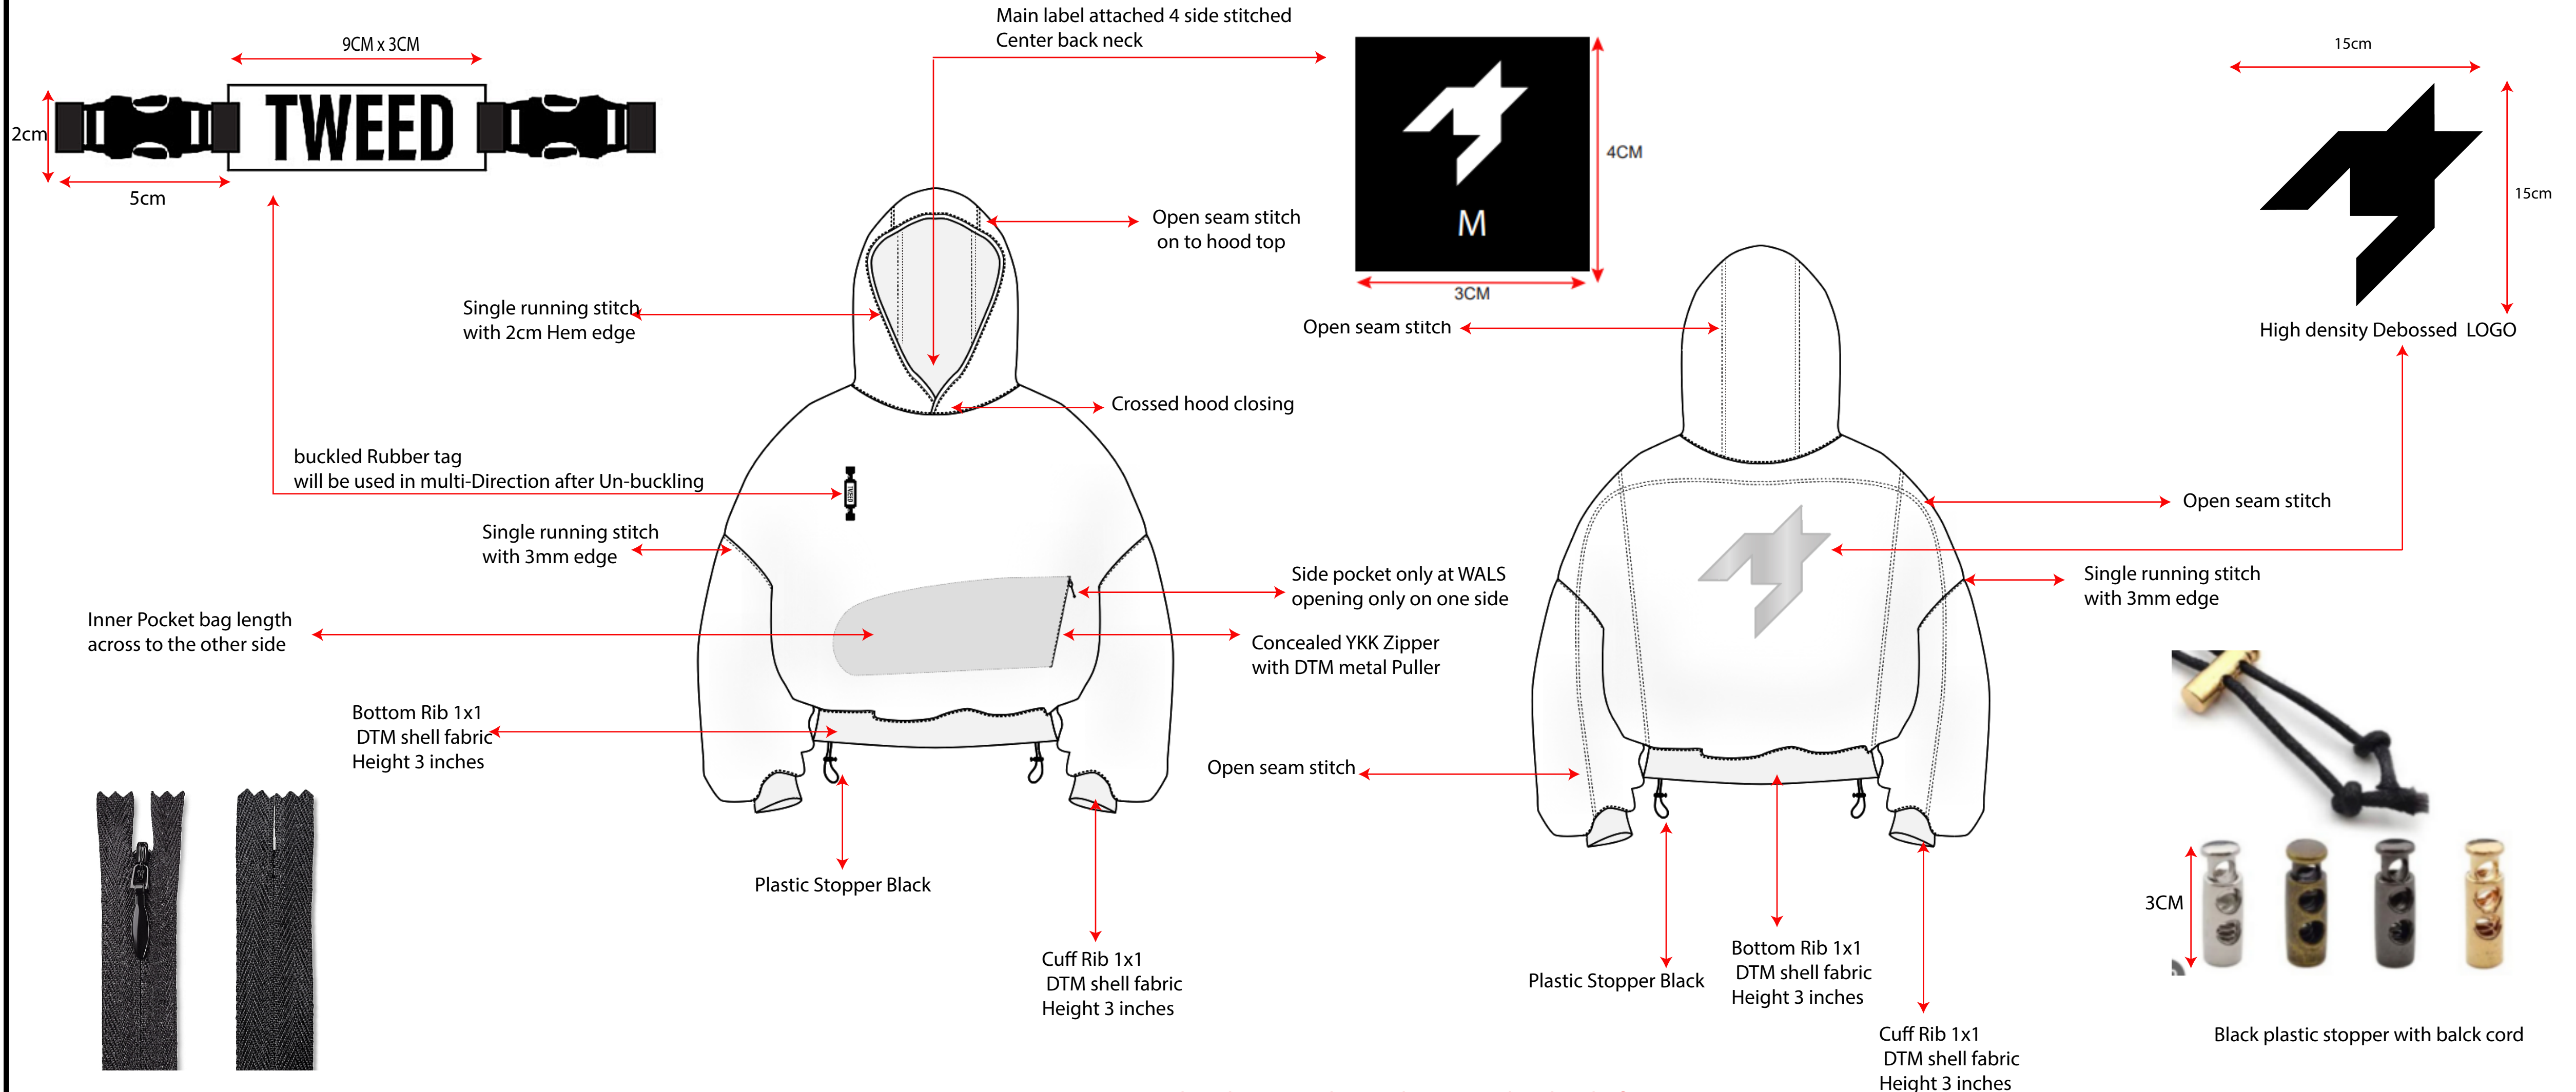

## Sewing Details

**Note : Neck and Bottom rib must be cropped and tight fit**