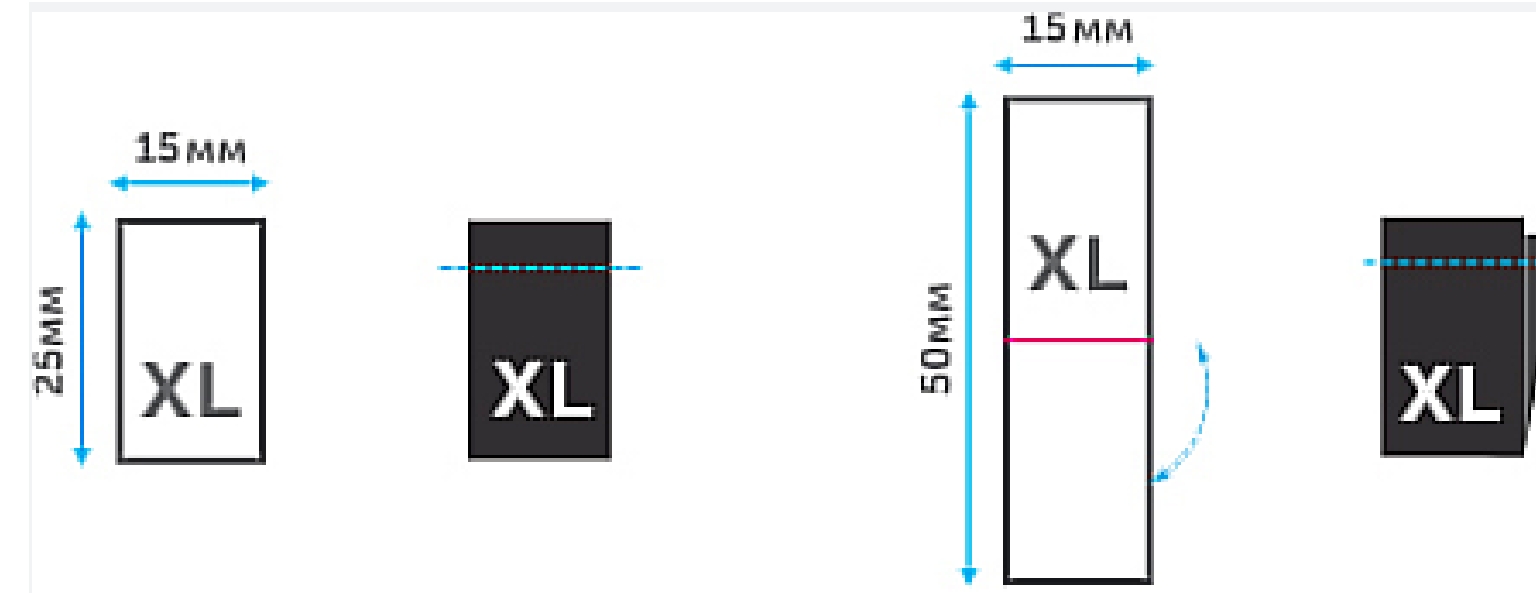

Trims

Size label

Care label with instruction

Printable image front

THE FEAR OF THE LORD IS THE BEGINNING OF KNOWLEDGE:
FOOLS DESPISE WISDOM AND INSTRUCTION
PROVERB 1:7

Printable image Back

DESIGNED BY:

www.Fabriccraftstudios.com

Size Chart / Specs

Sr#	Size	XS	S	M	L	XL
1	Shoulder slope	15	16.5	17.5	18.5	19.5
2	Sleeve length	23	24	25	27	29
3	Shoulder to shoulder	42.5	43.5	44.5	45.5	46.5
4	upper chest	52.5	53.5	54.5	55.5	56.5
5	chest	51	52	53	54	55
6	bottom	52.5	53.5	54.5	55.5	56.5
7	length HPS	75	75	75	76	76
8	sleeve opening	19	19.5	20	20.5	21

DESCRIPTION :MENS TSHIRT

Any illegal reproduction of this content will result in immediate legal action.
These Details are copyrighted under the name of ETERNAL WISDOM®.

BOM

Description	Placement	Content	Color	QTY	Size/Width
FABRIC					
SHELL FABRIC	FULL BODY	100% COTTON	#2E2E2E	4M	60"
THREADS					
120 TKT THREAD	TOP BODY	100 % POLYSTER	DTM	1 SPOOL	1000M
80 TKT THREAD	INNER BODY	100 % POLYSTER	DTM	1 SPOOL	1000M
TRIMS					
IMAGES	FRONT CHEST/BACK CHEST	HEAT STICKER/SCREEN PRINTING HIGH QUALITY	-	2	-
LABEL S/TAGS					
SIZE LABEL	CENTER BACK NECK	WOVEN LABEL (XS,S,M,L,XL)	BLACK ON WHITE	1	-
MAIN LABEL	CENTER BACK NECK	ETERNAL WISDOM (WOVEN LABEL)	BLACK ON WHITE	1	-
CARE LABEL	SIDE SEAM	PAPER LABEL	BLACK ON WHITE	1	-