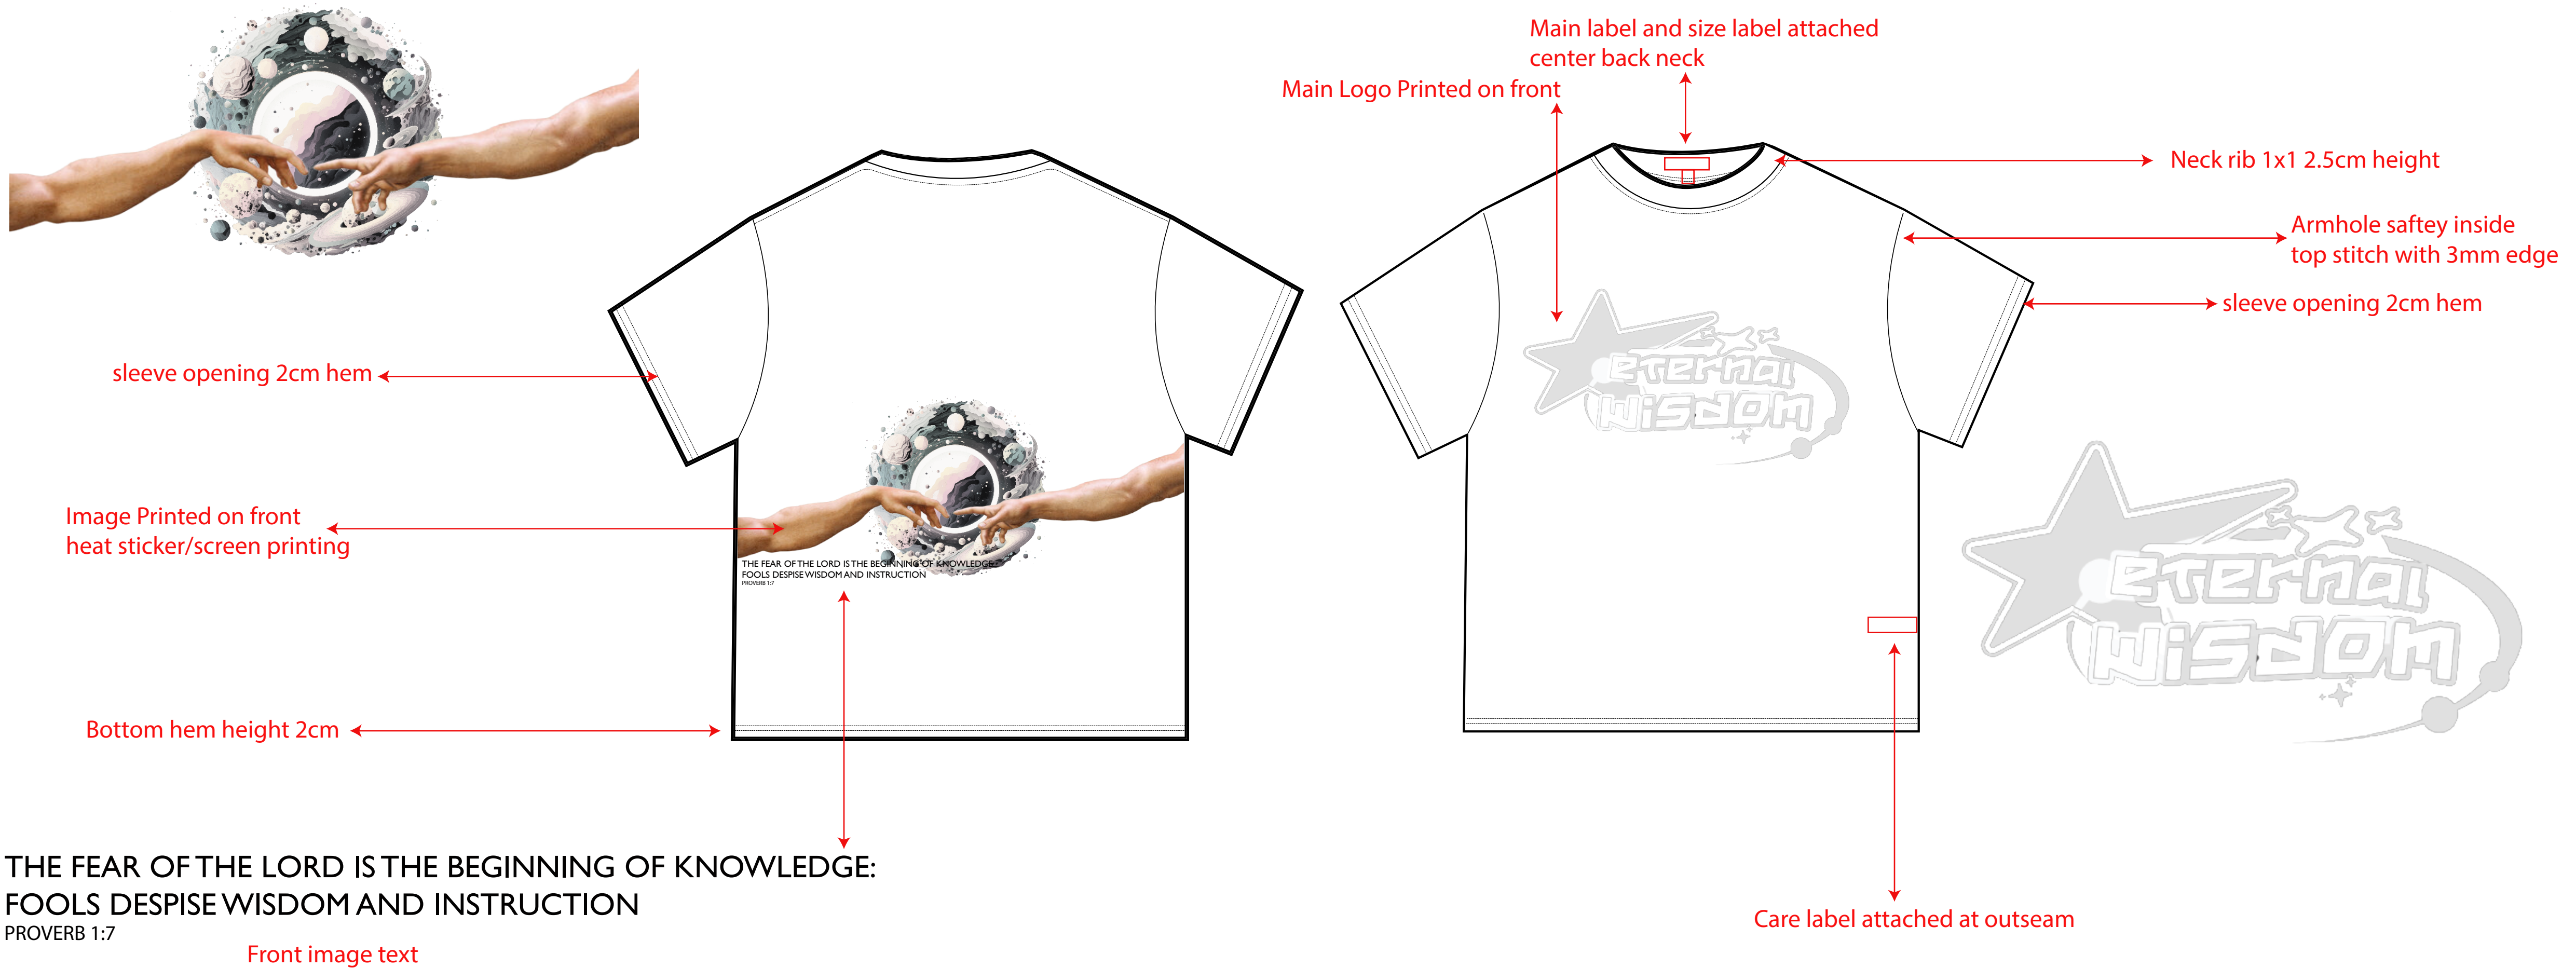

TECH PACK

	BRAND: ETERNAL WISDOM	DESCRIPTION :MENS TSHIRT
	SEASON : SS23	Any illegal reproduction of this content will result in immediate legal action. These Details are copyrighted under the name of ETERNAL WISDOM©.
	PRODUCT CATEGORY : MENS TSHIRT	
	STYLE REF: 001	

Sewing Details

DESIGNED BY:

www.Fabriccraftstudios.com