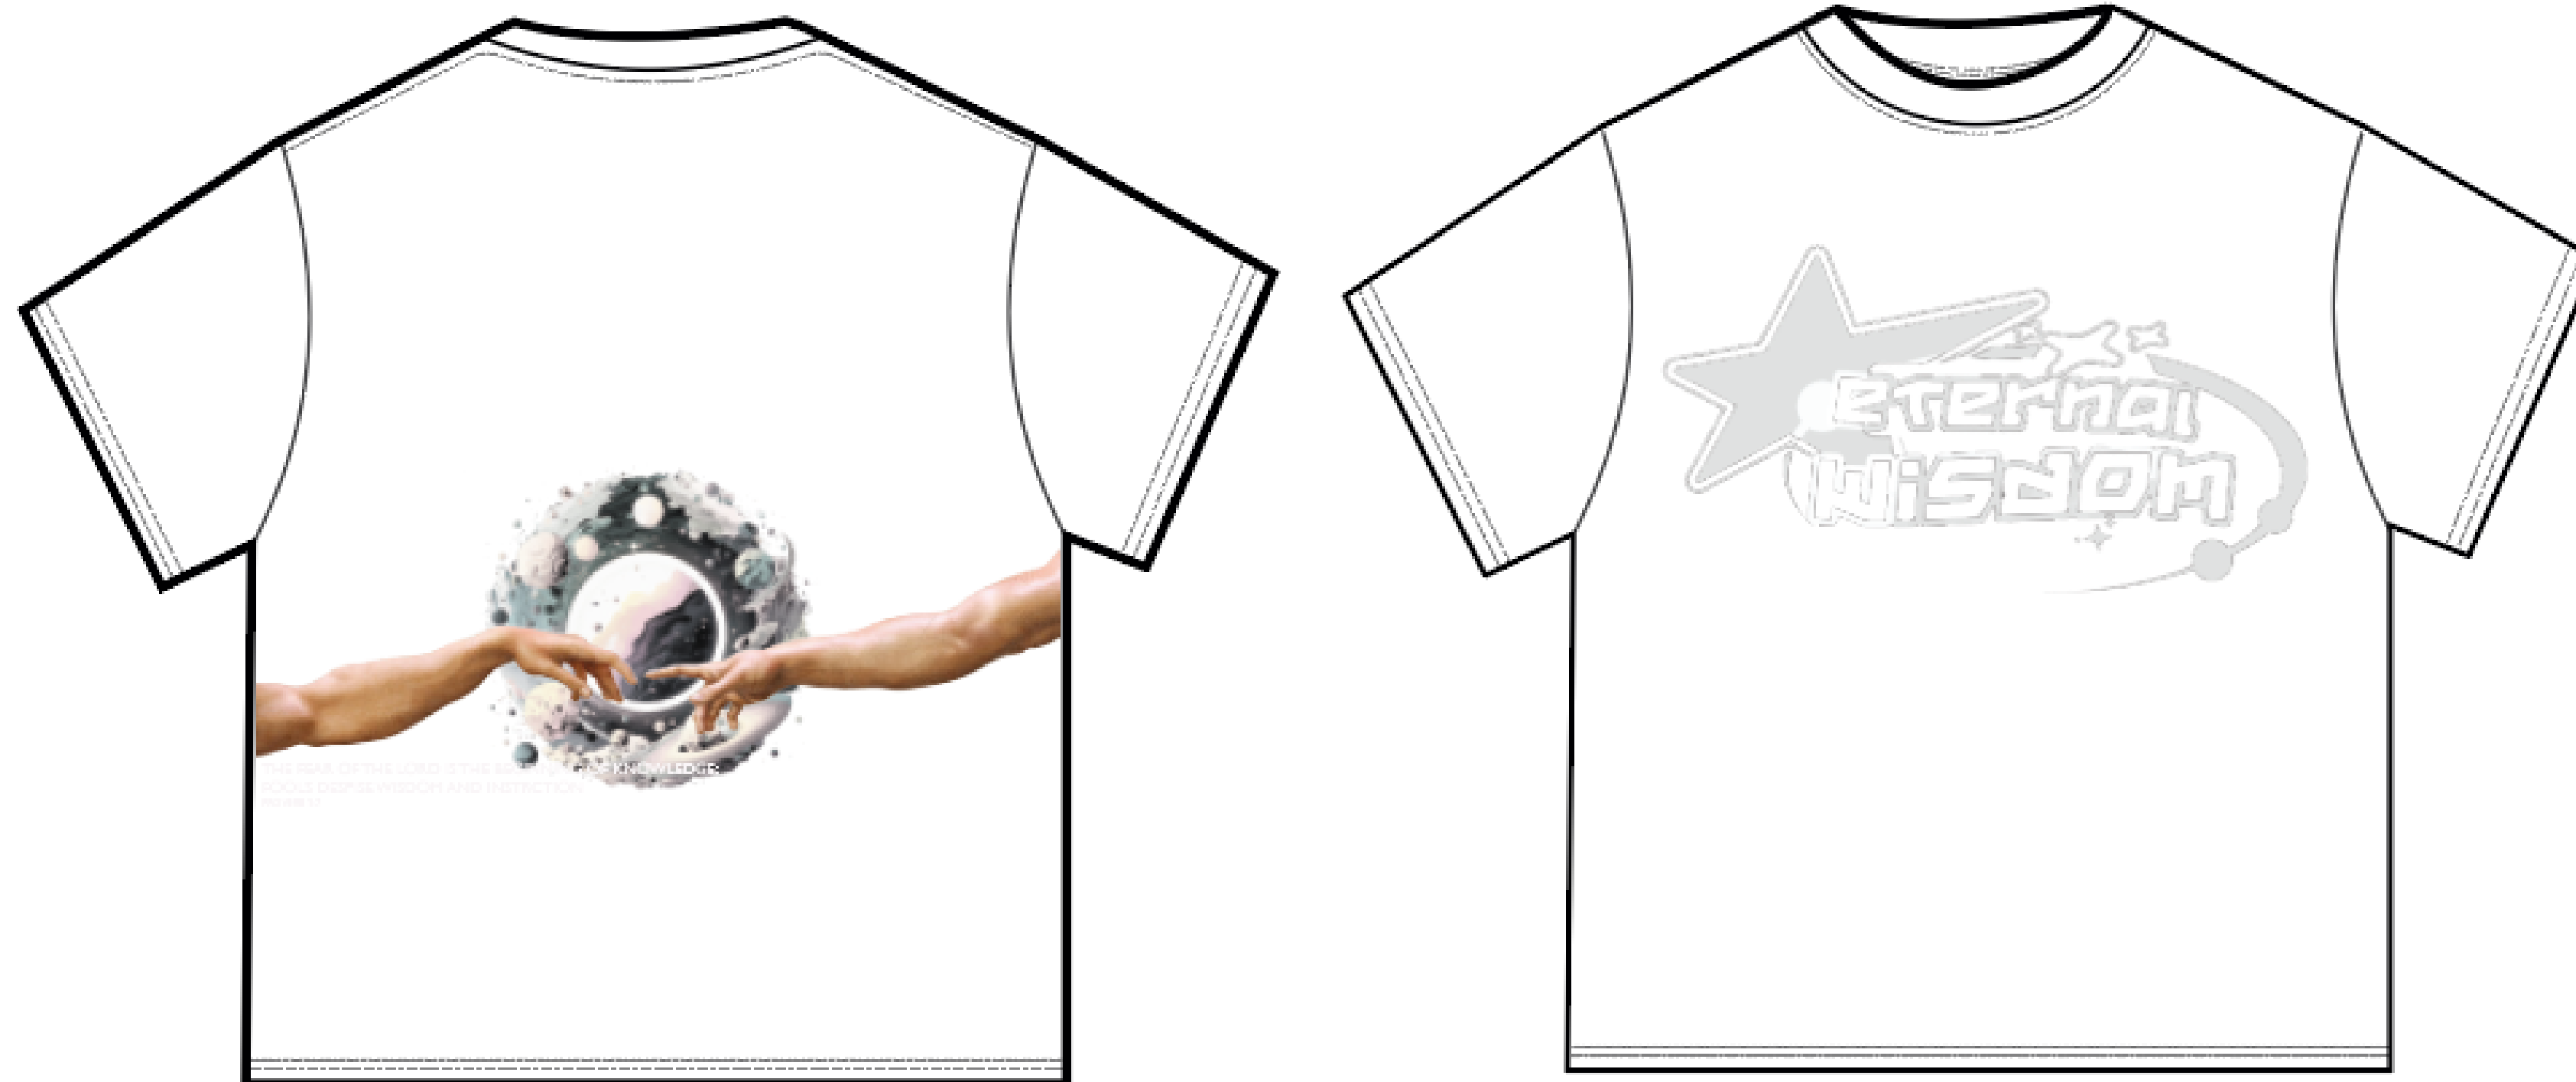

TECH PACK

BRAND: ETERNAL WISDOM

SEASON : SS23

PRODUCT CATEGORY : MENS TSHIRT

STYLE REF: 001

DESCRIPTION :MENS TSHIRT

Any illegal reproduction of this content will result in immediate legal action.
These Details are copyrighted under the name of ETERNAL WISDOM©.

Technichal Drawing

DESIGNED BY:

www.Fabriccraftstudios.com

TECH PACK

	BRAND: ETERNAL WISDOM	DESCRIPTION :MENS TSHIRT
	SEASON : SS23	Any illegal reproduction of this content will result in immediate legal action. These Details are copyrighted under the name of ETERNAL WISDOM©.
	PRODUCT CATEGORY : MENS TSHIRT	
	STYLE REF: 001	

DESCRIPTION :MENS TSHIRT

Any illegal reproduction of this content will result in immediate legal action.
These Details are copyrighted under the name of ETERNAL WISDOM®.

BOM

Description	Placement	Content	Color	QTY	Size/Width
FABRIC					
SHELL FABRIC	FULL BODY	100% COTTON	#2E2E2E	4M	60"
THREADS					
120 TKT THREAD	TOP BODY	100 % POLYSTER	DTM	1 SPOOL	1000M
80 TKT THREAD	INNER BODY	100 % POLYSTER	DTM	1 SPOOL	1000M
TRIMS					
IMAGES	FRONT CHEST/BACK CHEST	HEAT STICKER/SCREEN PRINTING HIGH QUALITY	-	2	-
LABEL S/TAGS					
SIZE LABEL	CENTER BACK NECK	WOVEN LABEL (XS,S,M,L,XL)	BLACK ON WHITE	1	-
MAIN LABEL	CENTER BACK NECK	ETERNAL WISDOM (WOVEN LABEL)	BLACK ON WHITE	1	-
CARE LABEL	SIDE SEAM	PAPER LABEL	BLACK ON WHITE	1	-