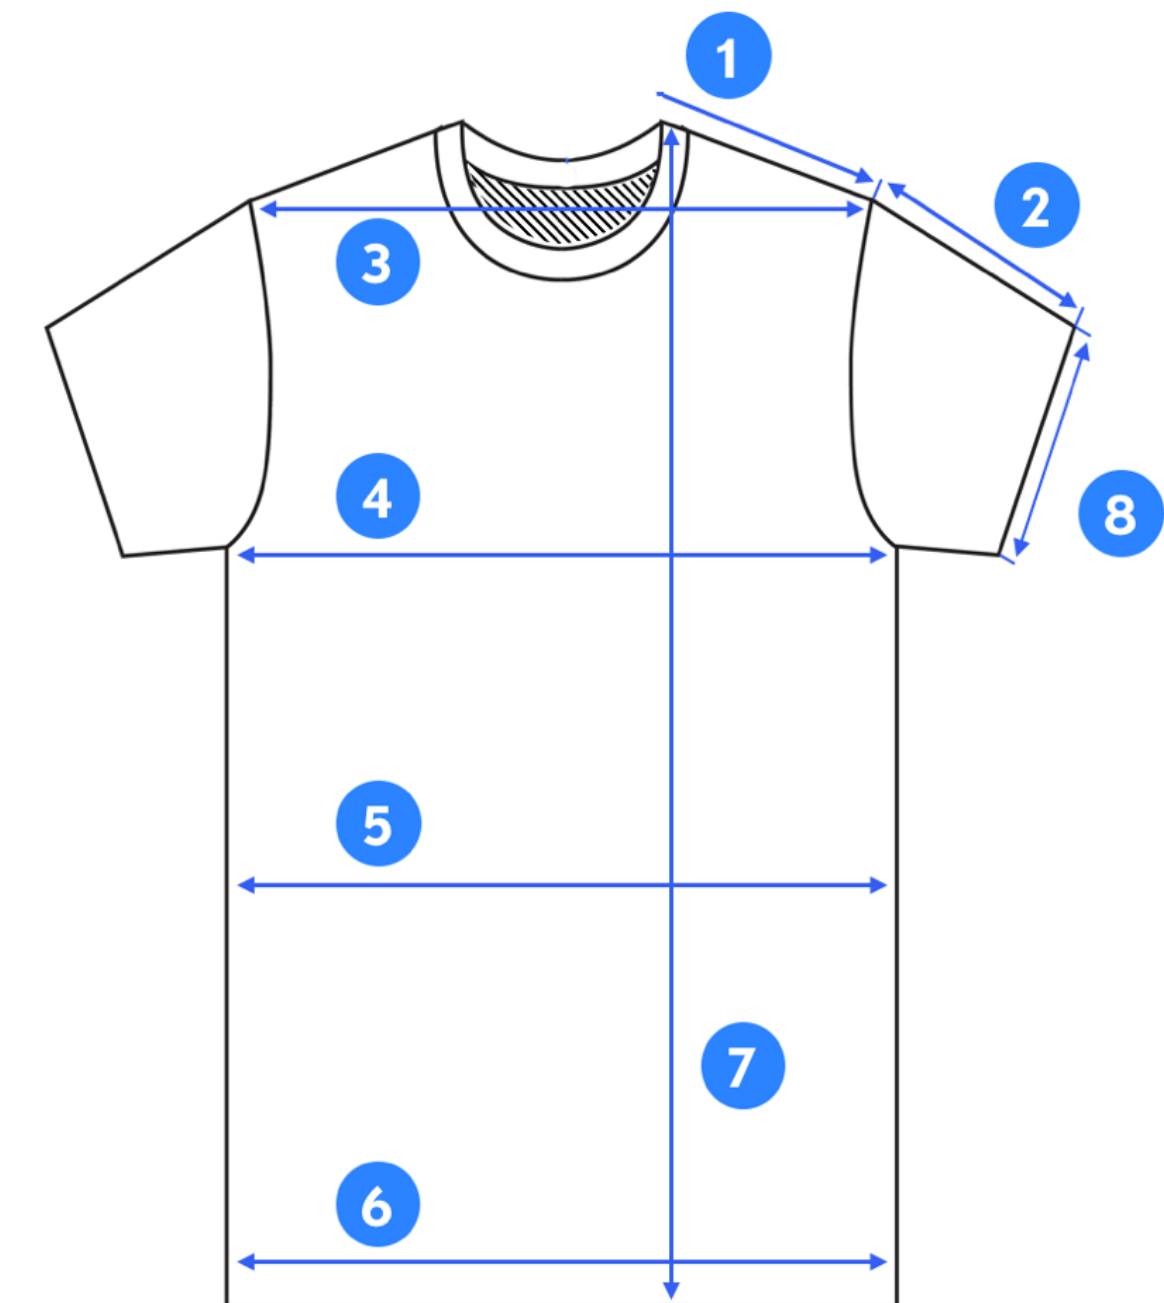

TECH PACK

	BRAND: ETERNAL WISDOM	DESCRIPTION :MENS TSHIRT Any illegal reproduction of this content will result in immediate legal action. These Details are copyrighted under the name of ETERNAL WISDOM©.
	SEASON : SS23	
	PRODUCT CATEGORY : MENS TSHIRT	
	STYLE REF: 001	

Size Chart / Specs

Sr#	Size	XS	S	M	L	XL
1	Shoulder slope	15	16.5	17.5	18.5	19.5
2	Sleeve length	23	24	25	27	29
3	Shoulder to shoulder	42.5	43.5	44.5	45.5	46.5
4	upper chest	52.5	53.5	54.5	55.5	56.5
5	chest	51	52	53	54	55
6	bottom	52.5	53.5	54.5	55.5	56.5
7	length HPS	75	75	75	76	76
8	sleeve opening	19	19.5	20	20.5	21

All Measurements are in CM

DESIGNED BY:

www.Fabriccraftstudios.com