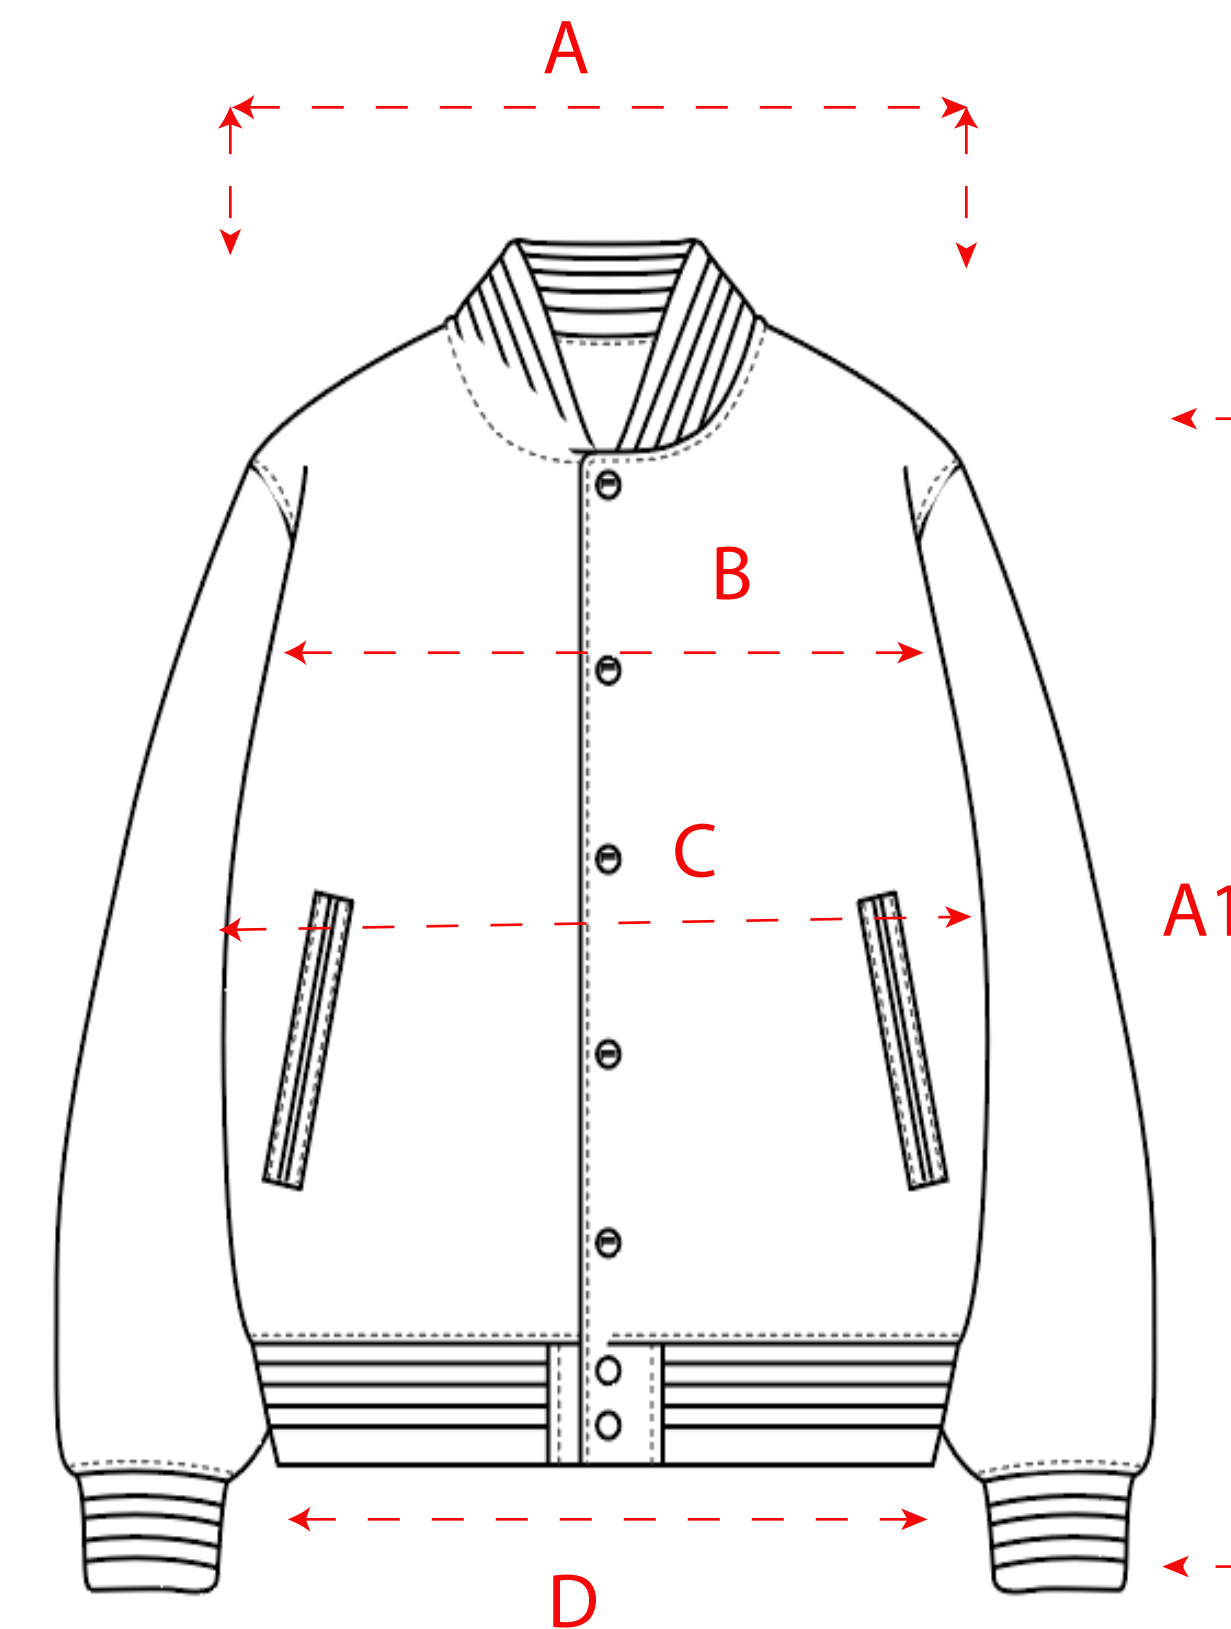

Size Chart / Specs

	Description	XS	S	M	L	XL	XXL
A	Shoulders	17.5	18.3	18.7	19	19.4	19.8
A1	Arms	34.4	35	35.6	36.2	36.8	37.4
B	Chest	37.2	38.7	40.3	41.9	43.5	45
C	Waist	30.7	32.2	33.8	35.4	37	38.5
D	Hips	37.4	38.9	40.5	42.1	43.7	45.2
E							