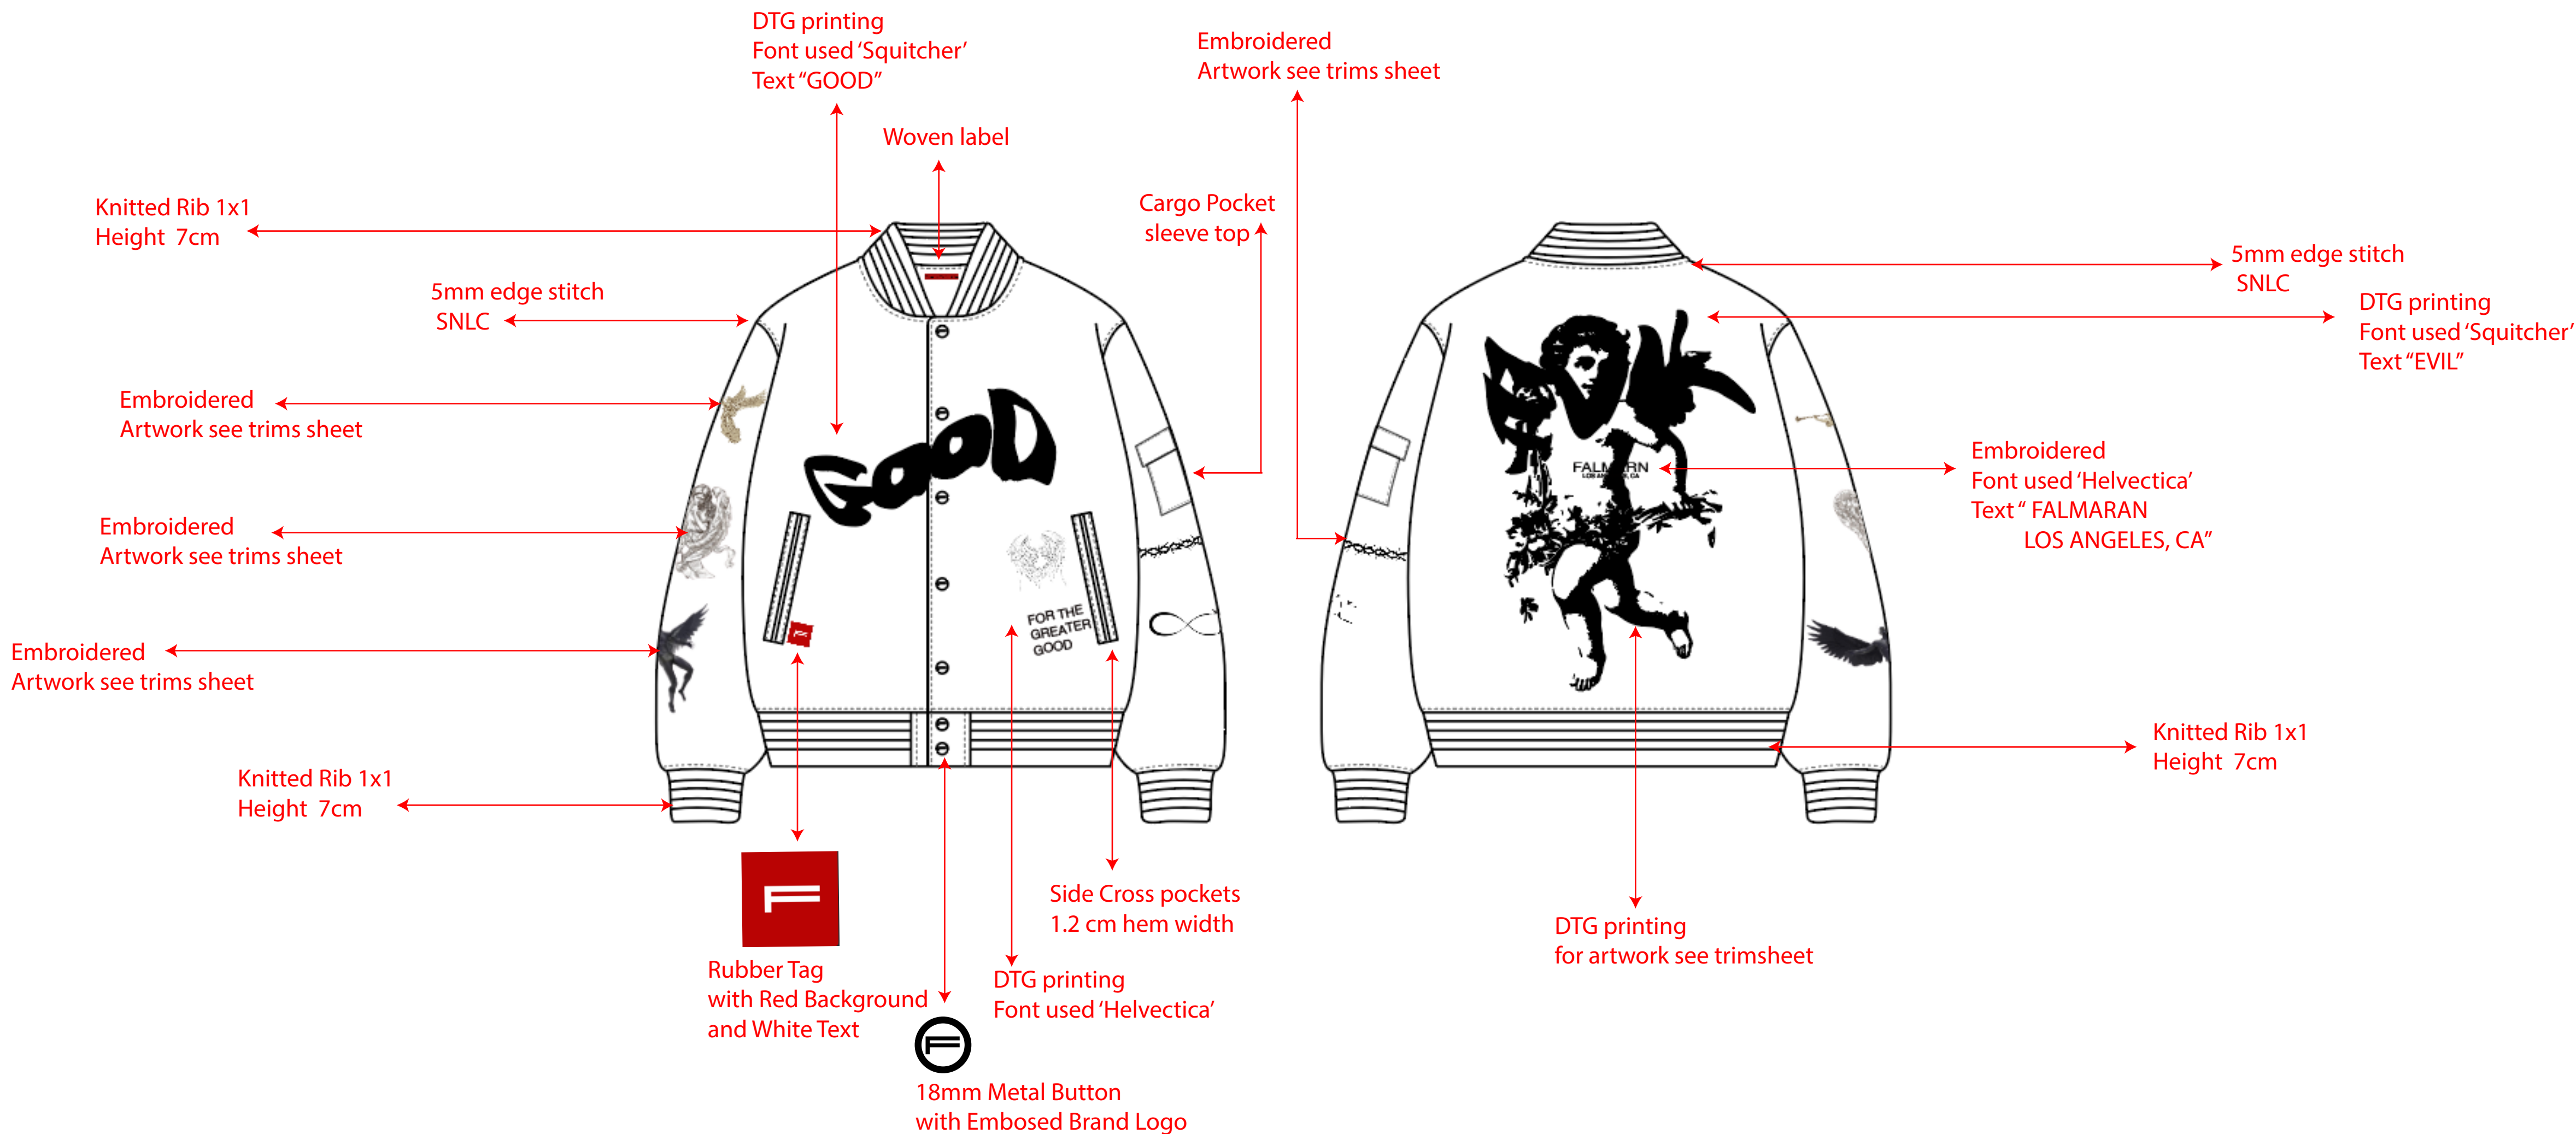

TECH PACK

BRAND: FALMARAN

SEASON : FW23

PRODUCT CATEGORY : MENS OUTWEAR

STYLE REF: EVIL VARSITY

DESCRIPTION :

Any illegal reproduction of this content will result in immediate legal action.
These Details are copyrighted under the name of FALMARAN©.

Technical Drawing

BRAND: FALMARAN
SEASON : FW23
PRODUCT CATEGORY : MENS OUTWEAR
STYLE REF: EVIL VARSITY

DESCRIPTION :
Any illegal reproduction of this content will result in immediate legal action. These Details are copyrighted under the name of FALMARAN©.

Sewing Details

TECH PACK

BRAND: FALMARAN

SEASON : FW23

PRODUCT CATEGORY : MENS OUTWEAR

STYLE REF: EVIL VARSITY

DESCRIPTION :

Any illegal reproduction of this content will result in immediate legal action.
These Details are copyrighted under the name of FALMARAN©.

Trims

Woven Label

Rubber Tag
with Red Background
and White Text

18mm Metal Button
with Embossed Brand Logo

Print And Artwork Details

TECH PACK

BRAND: FALMARAN

SEASON : FW23