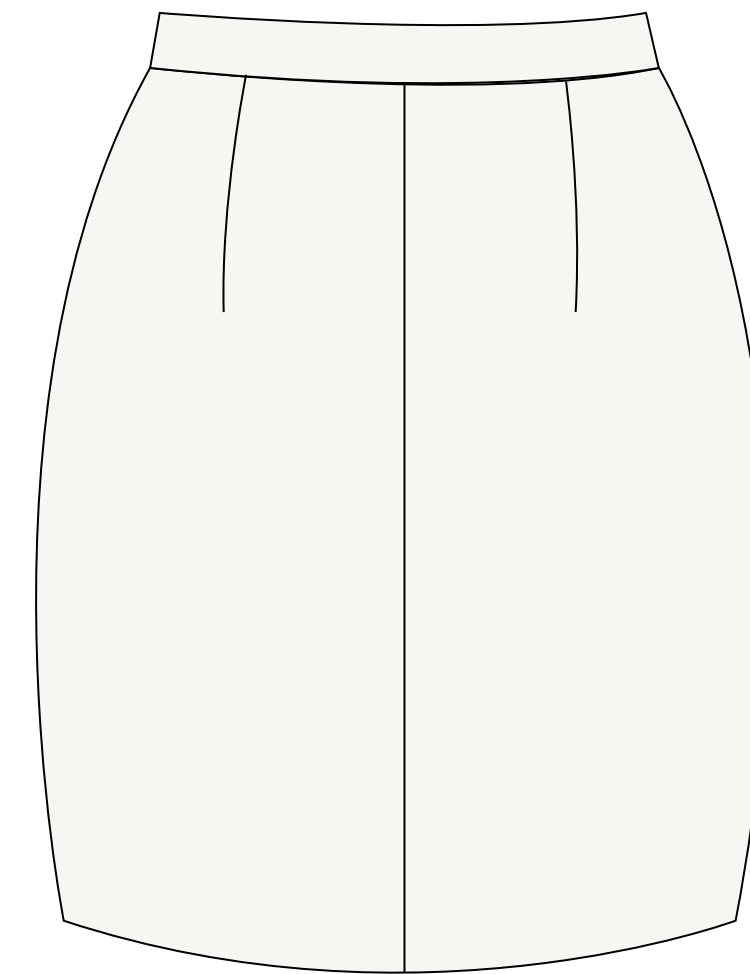

TECH PACK

		FBARIC: VISCOSE BLEND
	SEASON : FW26	SIZE RANGE: S,M,L
	PRODUCT CATEGORY : WOMENS WEAR	
	STYLE REF: TWEED WHITE BLAZER SHORT SET	

Technical Drawing