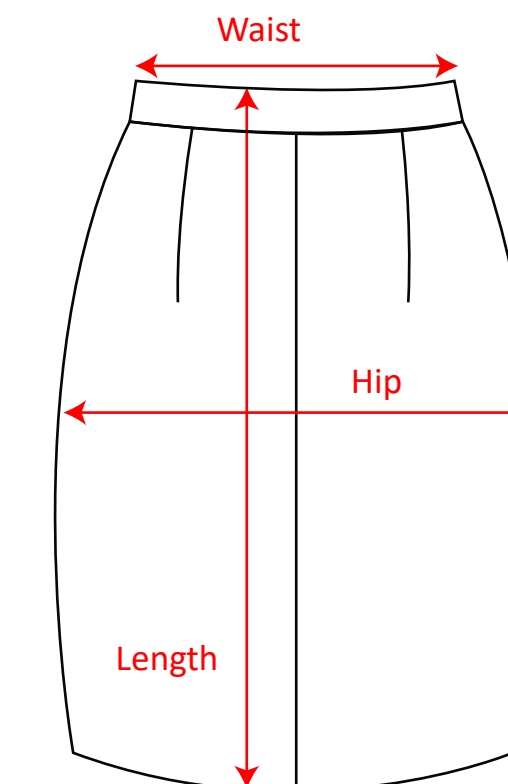

## Size Chart/ How to Measure

### CAD Specs Jacket (S/M/L):

Measurement	Small (S)	Medium (M)	Large (L)
Bust	34 in	36 in	38 in
Waist	28 in	30 in	32 in
Length	17 in	17.5 in	18 in
Sleeve	9 in	9.5 in	10 in
Shoulder	14 in	14.5 in	15 in

### CAD Specs Skirt (S/M/L):

Measurement	Small (S)	Medium (M)	Large (L)
Waist	26 in	28 in	30 in
Hip	36 in	38 in	40 in
Length	16 in	16.5 in	17 in